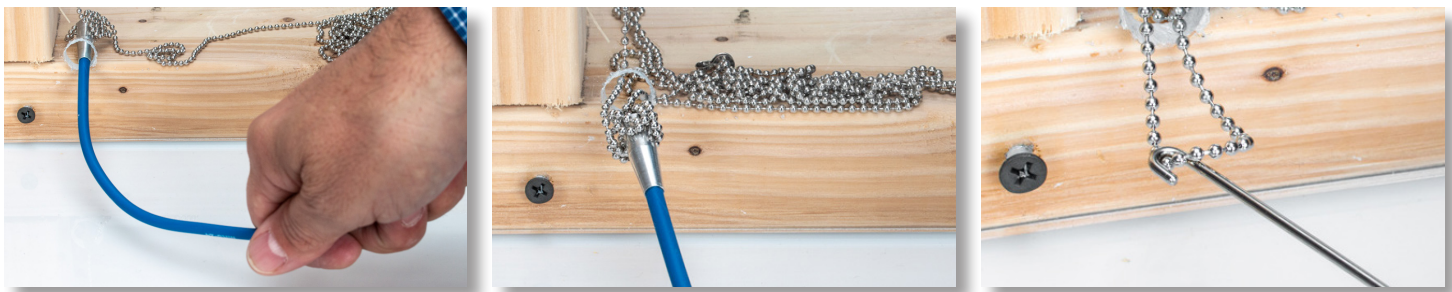

# MAGNETRIEVER PRO

The MRS-24 - MagneTrievers® and MRS-36 MagneTrievers® Pro are the ideal tool to effortlessly fish wires through walls. The system features the following:

**MRS-24 Kit Includes:**

- 24" Flexible Magnetic Retriever
- **MRS-RH20** Expandable Retriever Hook
- **MRS-BC10** 10' Ball Chain with 3/4" Stop Ring
- Storage Pouch

**MRS-36 Kit Includes:**

- 36" Flexible Magnetic Retriever
- **MRS-RH20** Expandable Retriever Hook
- **MRS-BC10** 12' Ball Chain with 3/4" Stop Ring
- Eyelet retriever
- Storage Pouch

SPECIFICATIONS	MRS-24	MRS-36
<b>WEIGHT</b>	0.19 lb (86.26 g)	0.2 lb (92.162 g)
<b>LENGTH</b>	24" (60.96cm)	36" (91.44cm)
<b>UPC #</b>	811490019867	810053350904