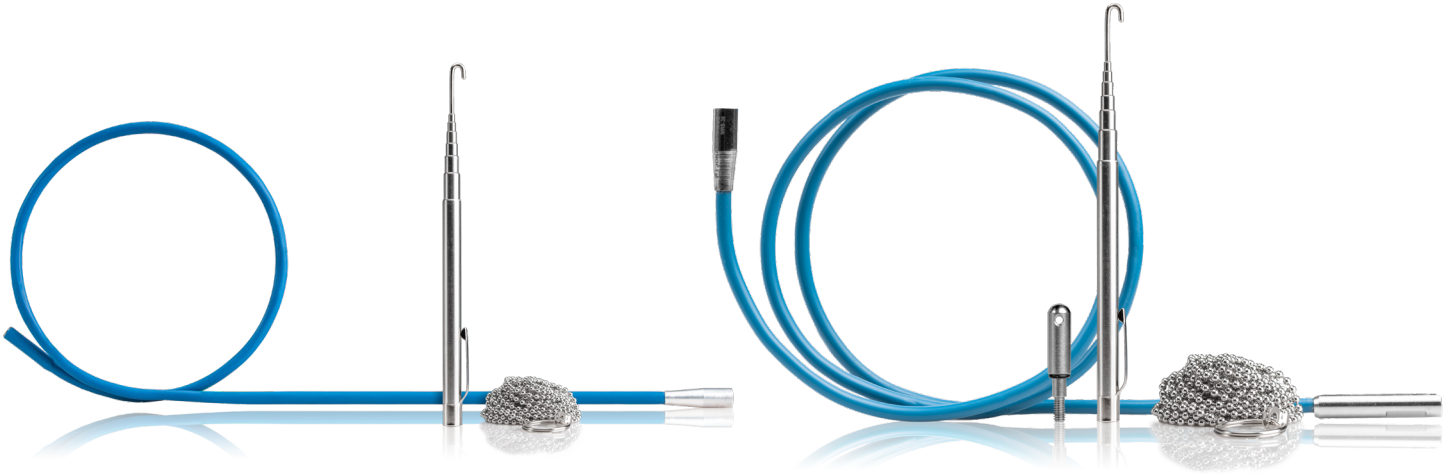

# MAGNETRIEVER PRO

The MRS-24 - MagneTrievers® and MRS-36 MagneTrievers® Pro are the ideal tool to effortlessly fish wires through walls. The system features the following:

**MRS-24 Kit Includes:**

- 24" Flexible Magnetic Retriever
- **MRS-RH20** Expandable Retriever Hook
- **MRS-BC10** 10' Ball Chain with 3/4" Stop Ring
- Storage Pouch

**MRS-36 Kit Includes:**

- 36" Flexible Magnetic Retriever
- **MRS-RH20** Expandable Retriever Hook
- **MRS-BC10** 12' Ball Chain with 3/4" Stop Ring
- Eyelet retriever
- Storage Pouch

SPECIFICATIONS	MRS-24	MRS-36
<b>WEIGHT</b>	0.19 lb (86.26 g)	0.2 lb (92.162 g)
<b>LENGTH</b>	24" (60.96cm)	36" (91.44cm)
<b>UPC #</b>	811490019867	810053350904