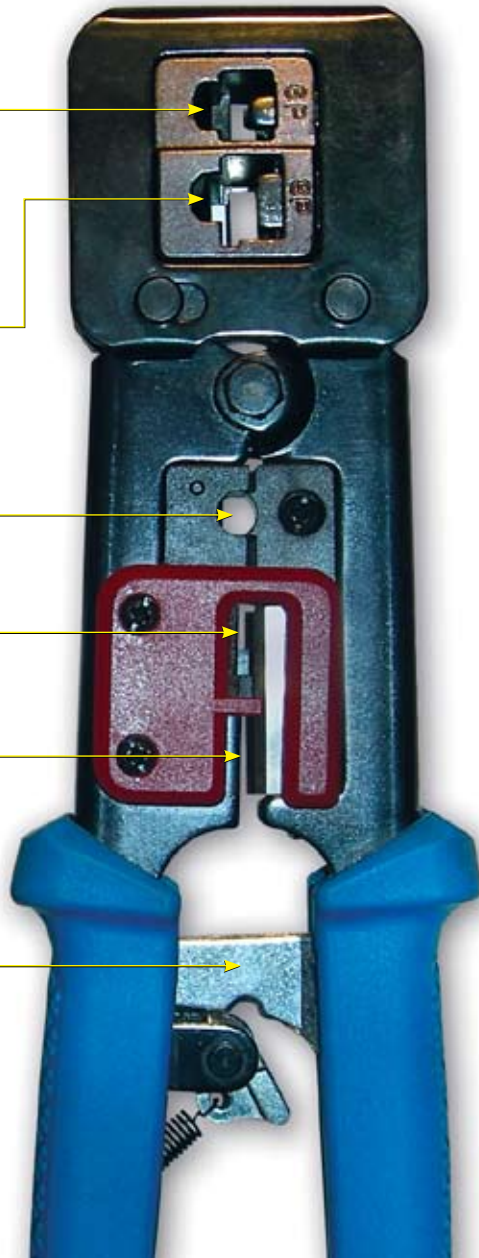

## EZ-RJPRO™ HD Crimp Tool

Designed for the professional installer with a ratcheted, high leverage, ultra stable platform for consistent, repeatable terminations. Crimp cables with larger jacket and conductor OD's and be assured that every termination will meet FCC specifications.

Compatible with all EZ-RJ45® and EZ-RJ12/11 connectors as well as all standard modular plugs, except AMP.

- Zero flex frame prevents torque loss during the crimping cycle
- Tool steel die head assembly provides 360° of connector support during crimp
- Clean, ultra flush trim on the EZ-RJ45® extended conductors
- Expanded surface area on contact drivers delivers full, uniform crimp force
- Built in wire cutter and strippers

## EZ-RJPRO HD Crimp Tool Features

**RJ11/12 Crimp Cavity**

**RJ45 Crimp Cavity**

**Round Cable Stripper**

**Flat Cable Stripper**

**Cable Cutter**

**Ratchet Mechanism with Quick Release**

## Connectors You May Need