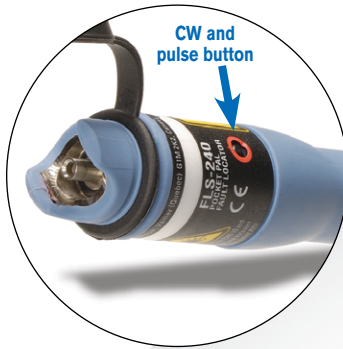

FLS-240 Pocket Pal

VISUAL FAULT LOCATOR

GP-1008 adapter (2.5 mm to 1.25 mm)

Stk# [880X700](#)

The Pocket Pal is the easiest way to identify fibers from end to end and locate polished connector endfaces.

KEY FEATURES

Bright red laser at 635 nm

Pulsed and CW operation

50 hours of operation (typical)

Standard AAA alkaline batteries

Rugged and weatherproof

2.5 mm universal connector

SPEC SHEET