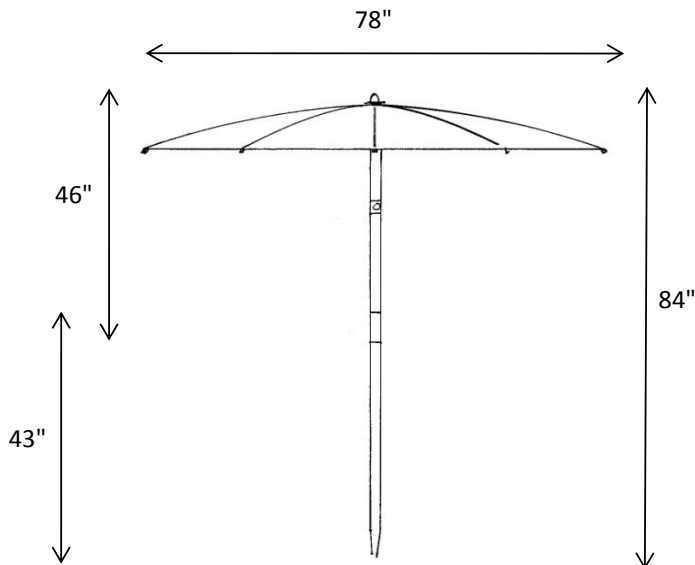

CREATIVE TENT SOLUTIONS

Industrial Pop-Up Tents & Umbrellas for Weather Protection

POP'N'WORK - 7886FW

POP'N'WORK UMBRELLAS HAVE HEAVY DUTY FRAMES THAT CAN WITHSTAND STRONG WINDS. TOUGH YELLOW VINYL COVERS.

FEATURES

- ◆ SIX PANEL UMBRELLA WITH A TWO PIECE POINTED WOOD POLE
- ◆ NO TILTING MECHANISM ON WOOD POLES
- ◆ STANDARD COLOR IS YELLOW. OTHER COLORS AVAILABLE
- ◆ WEIGHT: 10LBS
- ◆ DIMENSIONS: 59" X 5" X 5"

SPECIFICATIONS - 78" DIAMETER

COVER

- ◆ 10OZ YELLOW VINYL LAMINATE FABRIC
- ◆ FLAME RETARDANT TO MEET CPAI-84
- ◆ UV TREATED, WATERPROOF AND ROT RESISTANT

FRAME

- ◆ TWO PIECE WOOD POLE WITH FIBER-GLASS SPREADERS AND RIBS