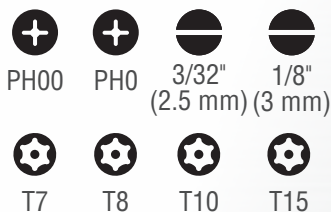

NEW ★

32584INSR:

- Features 8 tips in one tool
- Includes #00 and #0 Phillips, 3/32" and 1/8" slotted, and T7H, T8H, T10H, and T15H tamperproof TORX® tips
- Includes a durable roll pouch for protective storage and transportation